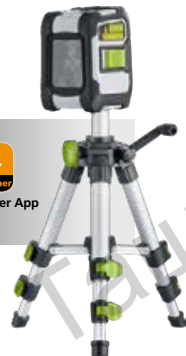

Laserliner®

CROSS- AND LINE LASERS

HIGH VISIBILITY

Compact lasers

SmartVision-Laser Plus

Green cross-line laser with universal clamping bracket FlexClamp Plus

- Extremely bright green DLD laser cross at the front achieves high-quality lines: precise, clear and therefore easily visible.
- 5° self-levelling range, accuracy 0.4 mm / m
- Additional slope function for aligning inclines
- Individually switchable laser
- Out-Of-Level is indicated by optical signals when the unit is out of its self-levelling range.
- Green laser technology with 0°C...50°C temperature range

FlexClamp Plus

- Easy-to-adjust clamping bracket with base support
- Versatile damage free mounting options for surfaces
- Easy-to-adjust height and position of the measuring device
- Suitable for cross-line laser with 1/4" thread

CompactCross-Laser Pro

NEW

Green cross-line laser with Bluetooth interface and crank tripod

- Extremely bright green DLD laser cross at the front achieves high-quality lines: precise, clear and therefore easily visible.
- 4° self-levelling range, accuracy 0.35 mm / m
- Additional slope function for aligning inclines
- Bluetooth interface with remote control
- Individually switchable laser
- GRX-Ready: in combination with the optional laser receiver, the integrated hand-held receiver mode permits detection of laser lines at long distances and under unfavourable light conditions.
- Green laser technology with 0°C...50°C temperature range

Crank tripod 45 cm

- Handy crank tripod for applications close to the ground
- 1/4" thread adapter

* Approx. 6 times brighter than a typical red 630 - 660 nm laser

Inclusive: CompactCross-Laser, crank tripod 45 cm, batteries, carrying case