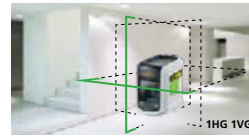

Inclusive: SmartVision-Laser, FlexClamp Plus, enhancement glasses, batteries, carrying case

ORDER NO.	EAN-CODE	PU
081.337A	4 021563 701964	4