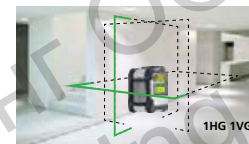

FlexClamp Plus

- Easy-to-adjust clamping bracket with base support
- Versatile damage free mounting options for surfaces
- Easy-to-adjust height and position of the measuring device
- Suitable for cross-line laser with 1/4" thread

CompactCross-Laser Pro

NEW

Green cross-line laser with Bluetooth interface and crank tripod

- Extremely bright green DLD laser cross at the front achieves high-quality lines: precise, clear and therefore easily visible.
- 4° self-levelling range, accuracy 0.35 mm / m
- Additional slope function for aligning inclines
- Bluetooth interface with remote control
- Individually switchable laser
- GRX-Ready: in combination with the optional laser receiver, the integrated hand-held receiver mode permits detection of laser lines at long distances and under unfavourable light conditions.
- Green laser technology with 0°C...50°C temperature range

Crank tripod 45 cm

- Handy crank tripod for applications close to the ground
- 1/4" thread adapter

* Approx. 6 times brighter than a typical red 630 - 660 nm laser

Inclusive: CompactCross-Laser, crank tripod 45 cm, batteries, carrying case